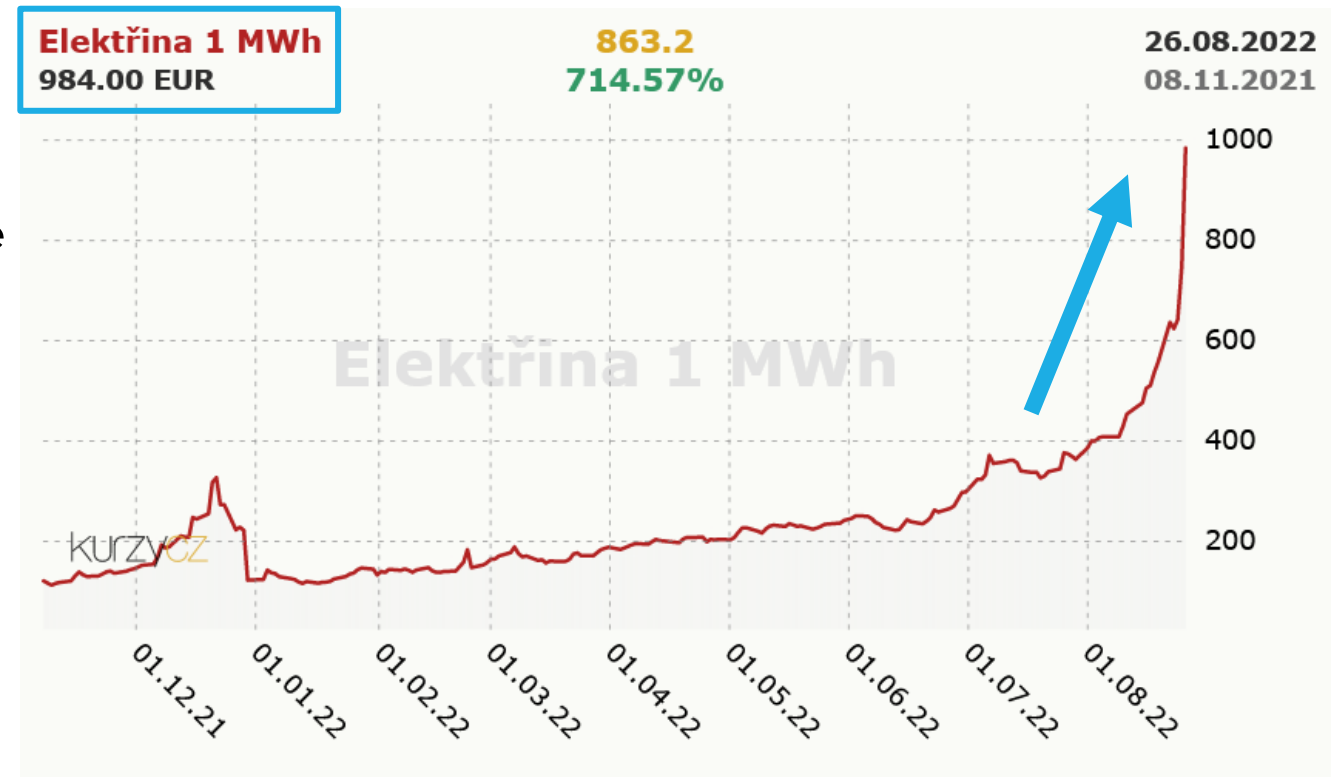

AKTUÁLNÍ SITUACE NA ENERGETICKÉM TRHU

- Masivní zdražování elektrické energie
- Dopady na koncové spotřebitele