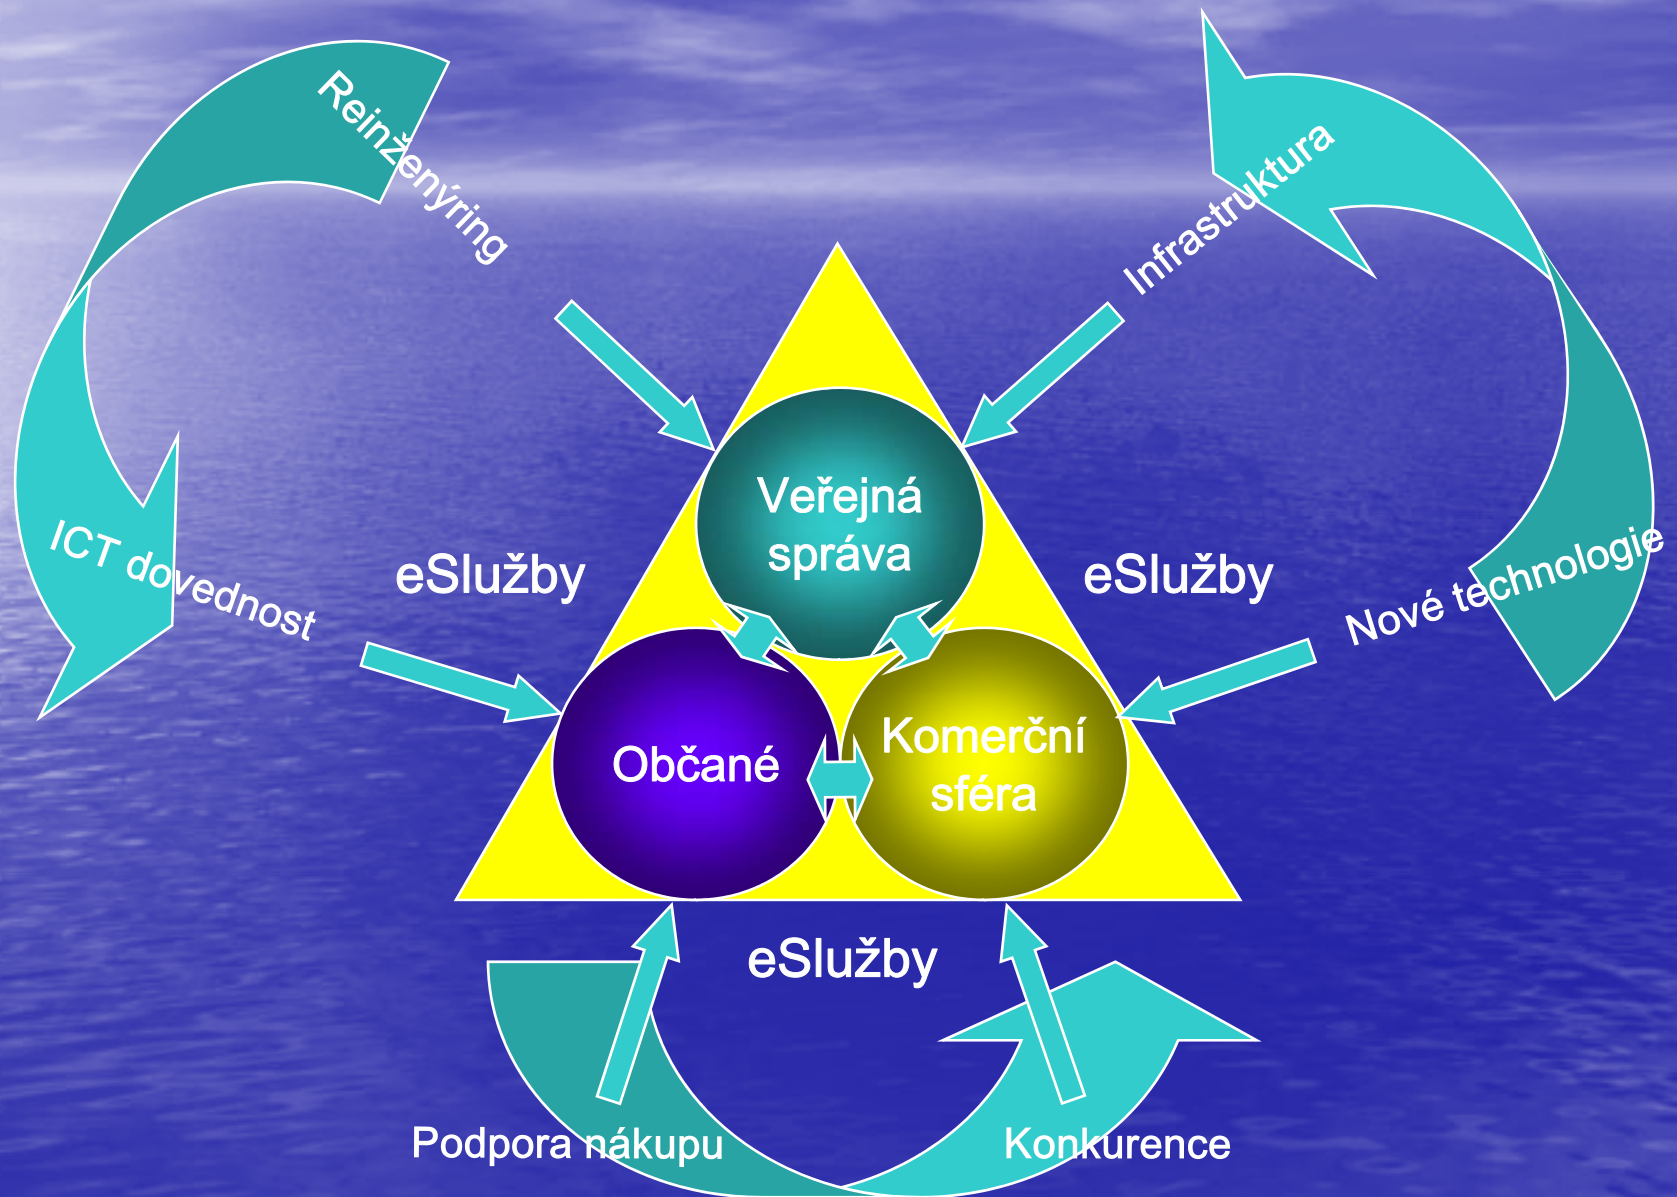

Microsoft®

Seminář
Střet zájmu a spisová služba

29. 5. 2008

Praha

Program semináře

- Střet zájmu, vedení spisové služby – legislativy
- Řešení partnerů

The Microsoft logo is displayed in a bold, white, italicized sans-serif font. It features a registered trademark symbol (®) at the end. The logo is set against a background of a bright blue sky with wispy white clouds. The text has a slight drop shadow, giving it a three-dimensional appearance.

Microsoft®

Závěrné slovo

eGovernment obecně

The image features a vibrant blue background that transitions from a lighter, hazy blue at the top to a deeper, textured blue at the bottom, resembling a vast ocean under a clear sky. The Microsoft logo is prominently displayed in the upper center, rendered in its characteristic white, bold, italicized font with a registered trademark symbol. Below the logo, the word "Losování" is centered in a clean, white, sans-serif font.

Microsoft®

Losování

The Microsoft logo is displayed in a bold, italicized, white sans-serif font with a registered trademark symbol. It is centered at the top of the slide against a blue background of a sky and ocean.